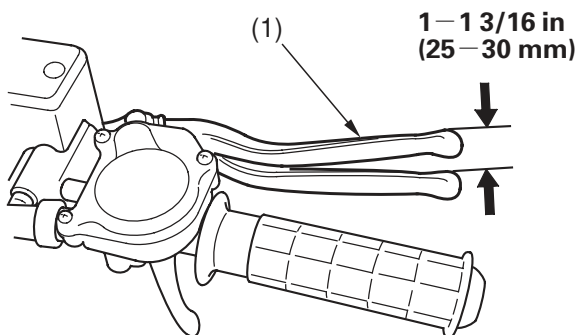

Front Brake Lever Freeplay & Shoe Lining Clearance

RIGHT HANDLEBAR

(1) front brake lever

1. Measure the distance the brake lever moves before the brakes start to take hold. Freeplay, measured at the tip of the front brake lever (1) should be:

1 - 1 3/16 in (25 - 30 mm)

(cont'd)