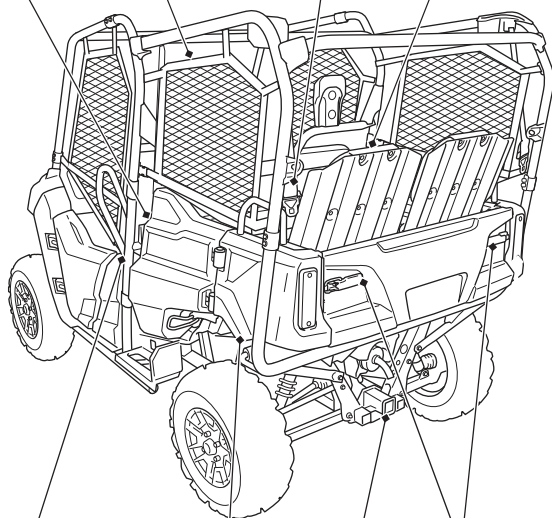

# Operation Component Locations

---

rear door  
(SXS700M4/M4D only)  
(page 41)

rear seat belt  
(SXS700M4/M4D only) (page 54)

rear side net  
(SXS700M4/M4D  
only) (page 43)

rear seat  
(SXS700M4/M4D  
only) (page 50)

tilt bed lever (page 66)

cargo bed (page 64)

tailgate levers  
(page 64)

trailer hitch receiver (page 68)