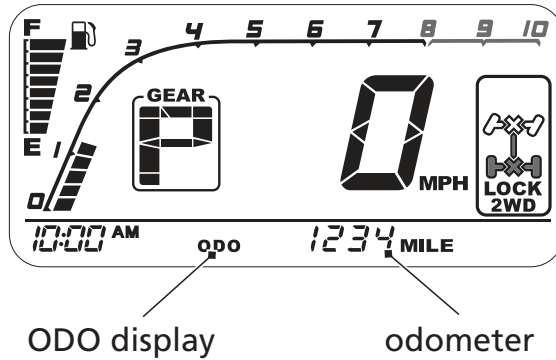

Indicators & Displays

Odometer

The odometer shows the total miles or kilometers ridden with the ODO display. The odometer locks at 999,999 when the readout exceeds 999,999.

Tripmeter

The tripmeter shows the number of miles or kilometers ridden with the TRIP display, since you last reset the tripmeter. The tripmeter returns to 0.0 when the read-out exceeds 999.9.

To reset the tripmeter, press and hold the SEL/SET switch with the display in the tripmeter mode.