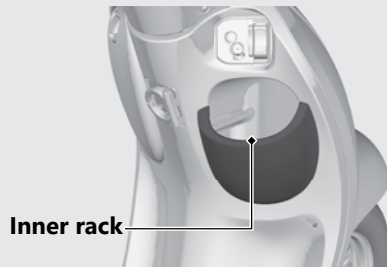

Hook

The hook is provided below the handlebar.

- ▶ Do not attach a large bag or other item that can interfere with the movement of your feet.

Never exceed the maximum weight limit.

Maximum Weight: 1 lb (0.5 kg)

Inner Rack

The inner rack is provided below the handlebar.

Never exceed the maximum weight limit.

Maximum Weight: 1 lb (0.5 kg)