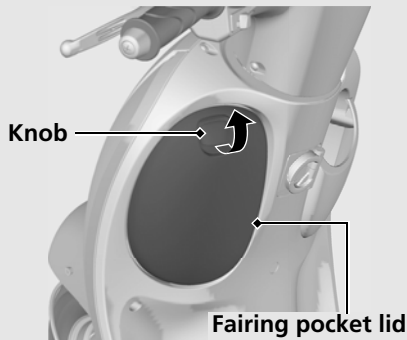

Storage Equipment *(Continued)*

Fairing Pocket

Open

Pull the knob up, then open the fairing pocket lid.

Close

Close the fairing pocket lid.

Never exceed the maximum weight limit.

Maximum Weight: 1 lb (0.5 kg)

- ▶ Do not store valuables or fragile articles. Especially the fairing pocket, it does not lock.