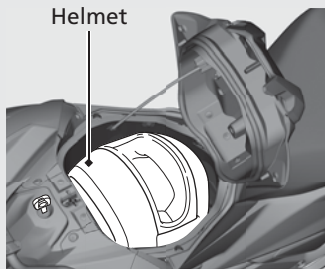

A helmet can be stored in the luggage box.
Position the front of the helmet upward.

u Some helmets may not fit in the compartment due to their size or design.

Opening the luggage box. (P65)

Luggage box lid

Never exceed the maximum weight limit.

Maximum Weight: 4.5 lb (2.0kg)