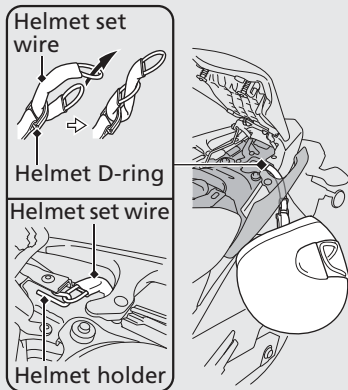

Helmet holder

The helmet holder is located under the rear seat.

A helmet set wire is in the tool kit.

► Use the helmet holder only when parked.

► **Opening the rear seat.** (P48)

3 WARNING

Riding with a helmet attached to the holder can interfere with the rear wheel or suspension and could cause a crash in which you can be seriously hurt or killed.

Use the helmet holder only while parked. Do not ride with a helmet secured by the holder.