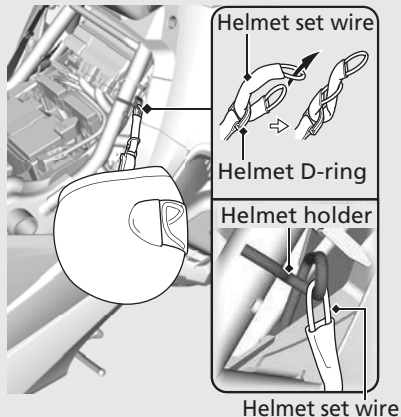

Helmet holder

The helmet holder is located under the front seat.

A helmet set wire is in the tool kit.

► Use the helmet holder only when parked.

► **Removing the front seat** → P.75

⚠ WARNING

Riding with a helmet attached to the holder can interfere with the rear wheel or suspension and could cause a crash in which you can be seriously hurt or killed.

Use the helmet holder only while parked. Do not ride with a helmet secured by the holder.