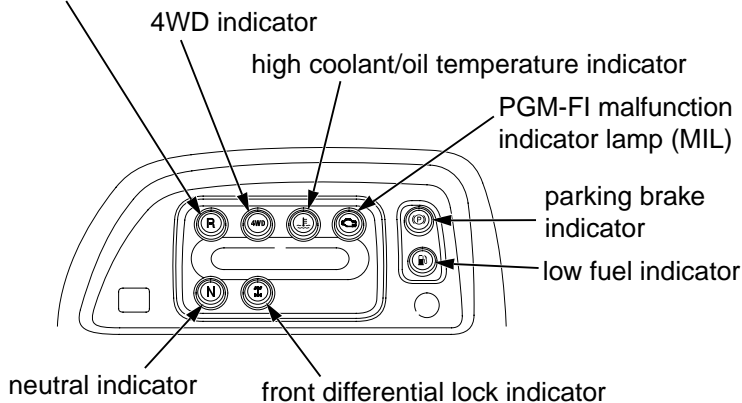

Indicators & Displays

The indicators and displays on your Honda MUV keep you informed, alert you to possible problems, and make your driving safer and more enjoyable. Refer to the indicators frequently. Their functions are described on the following pages.

(A, MX type)

reverse indicator

(U, CM type)