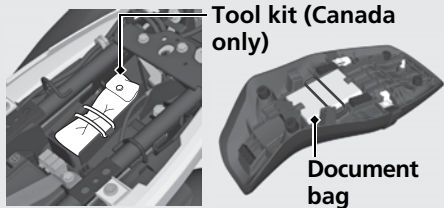

Storage Equipment

The Helmet holder and tool kit (Canada only) are located under the seat. Document bag is located underside of the seat.

► Use the helmet holder only when parked.

► **Removing the Seat** ➔ P.52

⚠ WARNING

Riding with a helmet attached to the holder can interfere with the rear wheel or suspension and could cause a crash in which you can be seriously hurt or killed.

Use the helmet holder only while parked. Do not ride with a helmet secured by the holder.