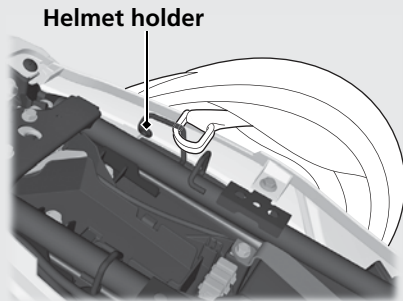

Storage Equipment

The Helmet holder and tool kit (Canada only) are located under the seat. Document bag is located underside of the seat.

► Use the helmet holder only when parked.

► **Removing the Seat** ➔ P.52

⚠ WARNING

Riding with a helmet attached to the holder can interfere with the rear wheel or suspension and could cause a crash in which you can be seriously hurt or killed.

Use the helmet holder only while parked. Do not ride with a helmet secured by the holder.