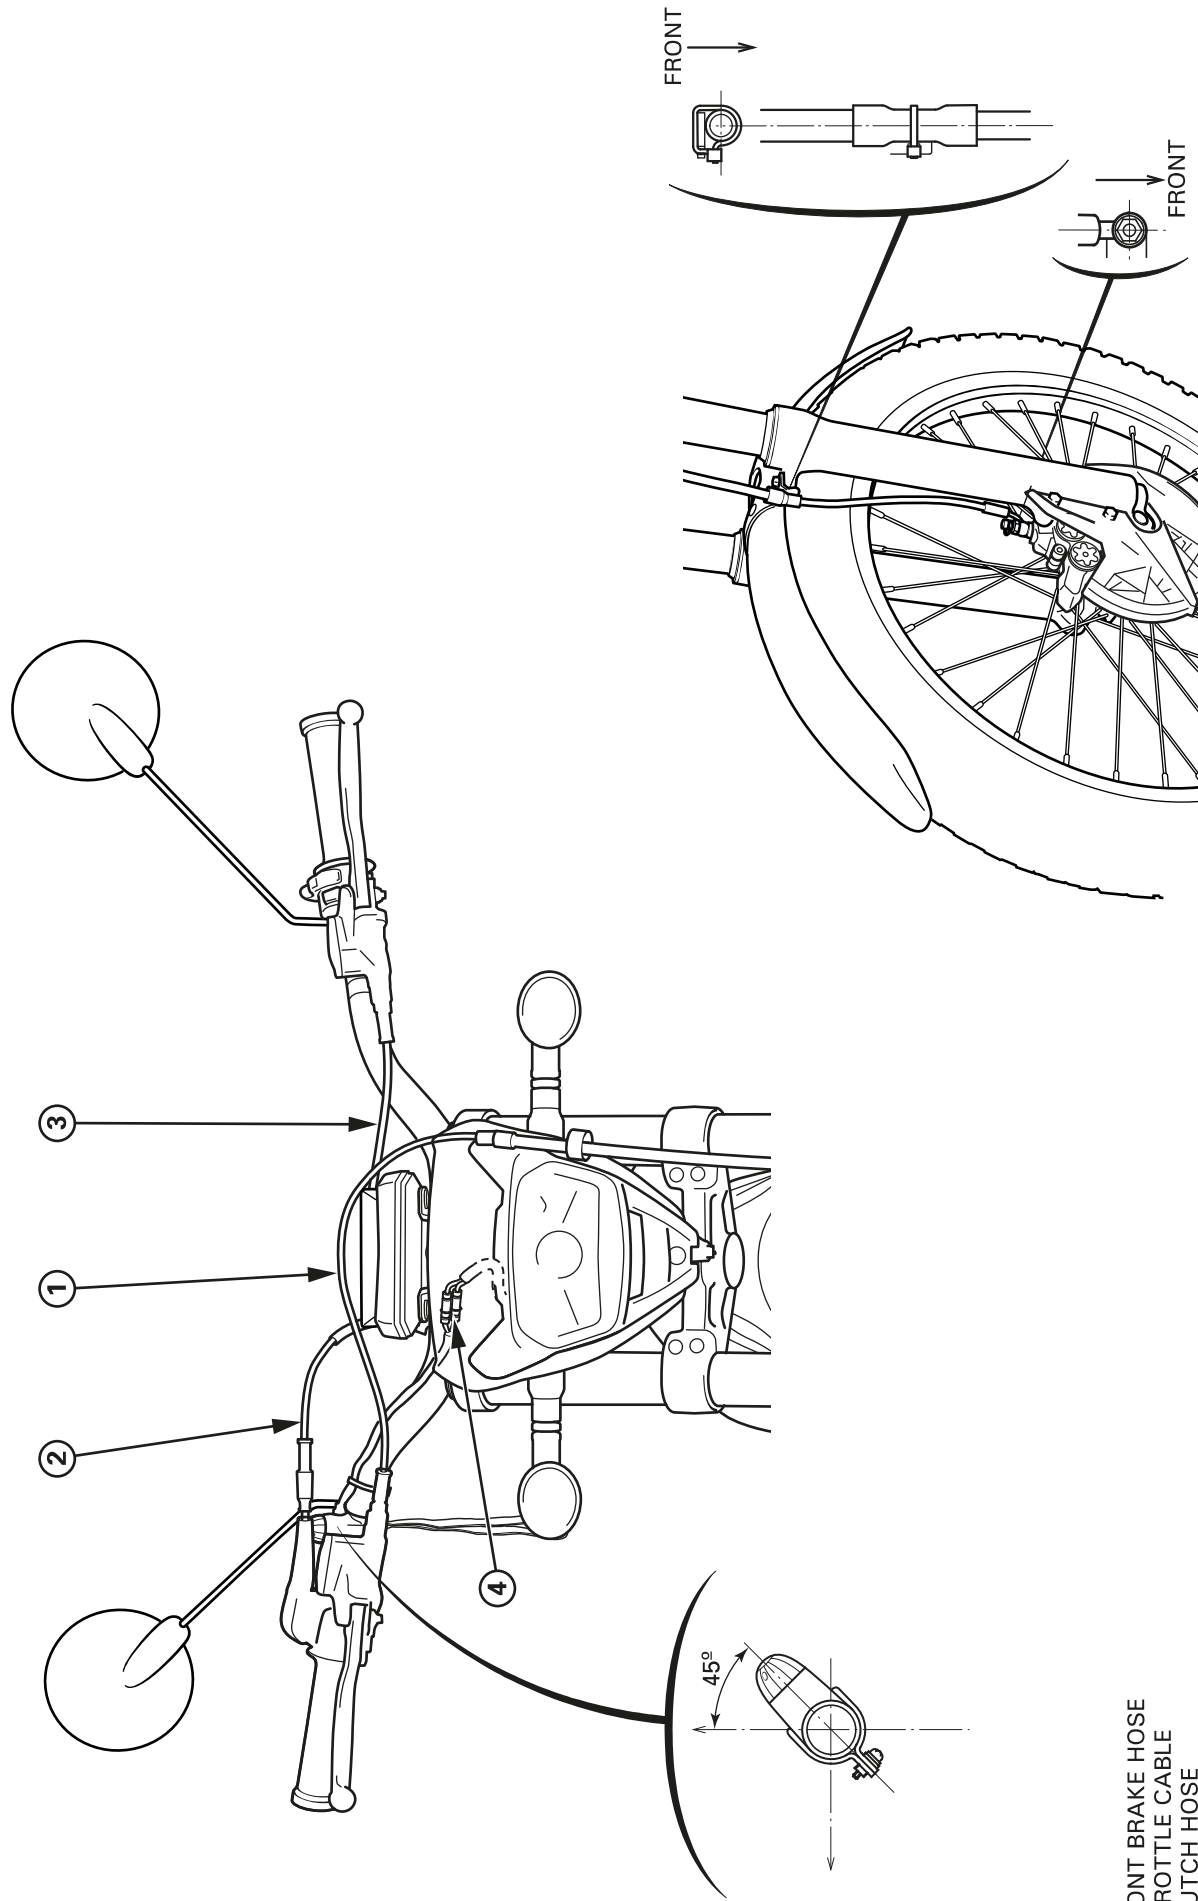

Cable & Harness Routing (2ED)

- (1) FRONT BRAKE HOSE
- (2) THROTTLE CABLE
- (3) CLUTCH HOSE
- (4) MAGNETIC STOP SWITCH CONNECTOR