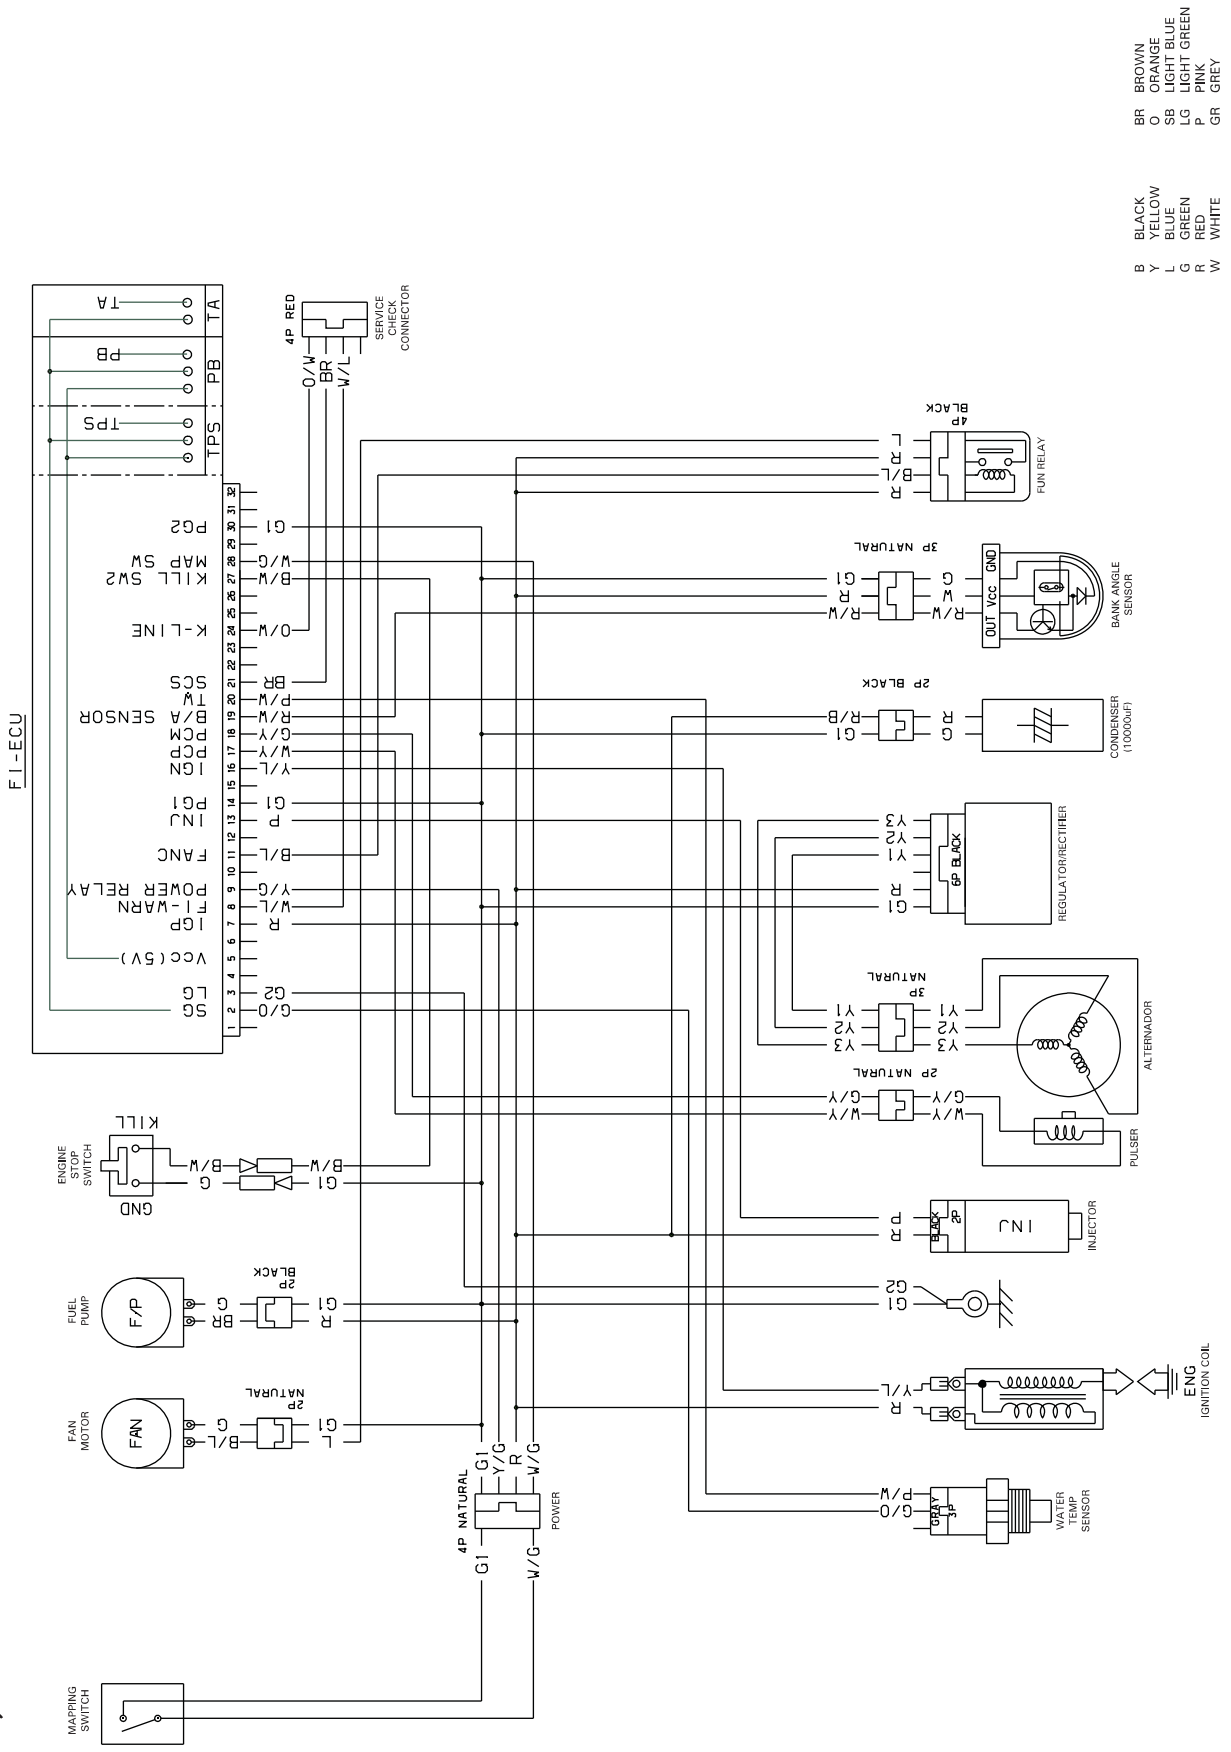

Electrical servicing

Wiring diagram (4ED)

- B BLACK
- Y YELLOW
- L LIGHT BLUE
- G GREEN
- R RED
- W WHITE
- BR BROWN
- O ORANGE
- SB LIGHT BLUE
- LG LIGHT GREEN
- RD PINK
- GR GREY