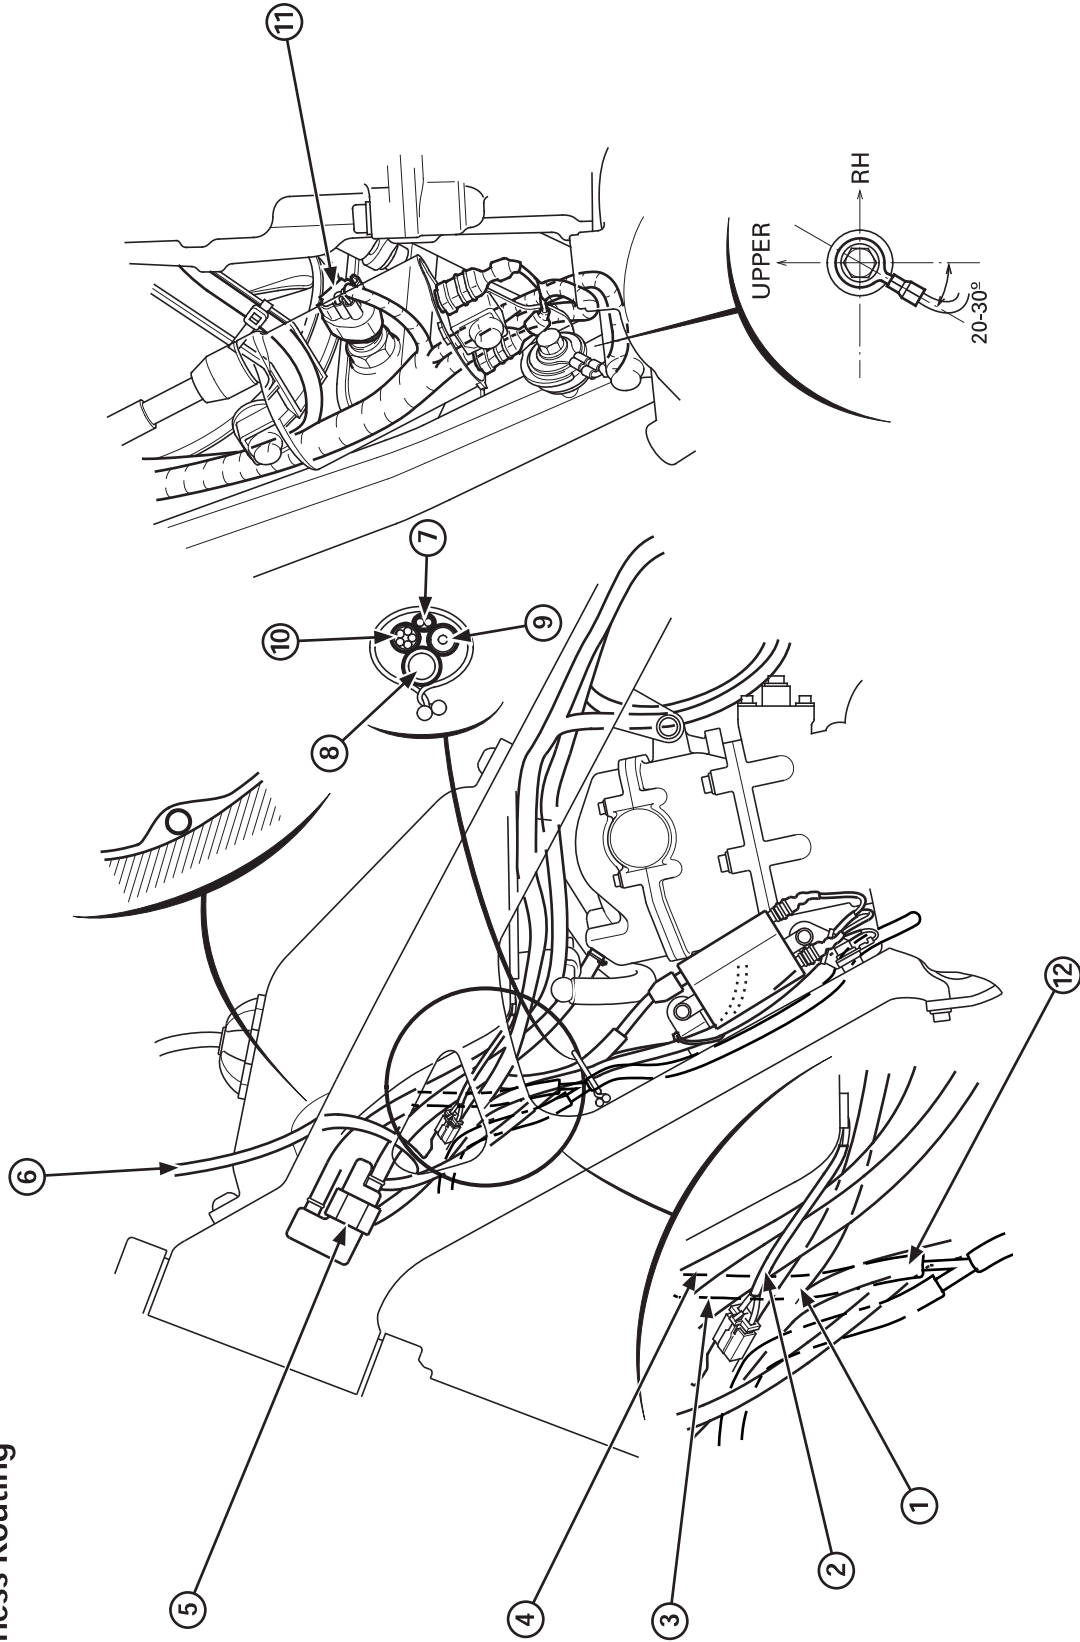

Service data

Cable & Harness Routing

- (1) MAIN WIRE HARNESS
- (2) FUEL PUMP WIRE
- (3) CYLINDER HEAD BREATHER HOSE
- (4) AIR FILTER BOX BREATHER HOSE
- (5) STORAGE TANK
- (6) ENGINE STOP SWITCH WIRE

- (7) FAN MOTOR WIRE
- (8) FUEL CAP BREATHER HOSE
- (9) SPARK PLUG WIRE
- (10) WIRE HARNESS (TO IGNITION COIL)
- (11) ECT SENSOR
- (12) FUEL TANK BREATHER HOSE