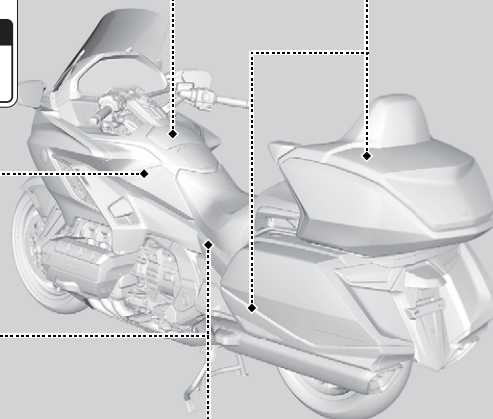

CARGO LIMIT

9.0kg / 20.0lbs

GL1800/D

TIRE INFORMATION

Cold tire pressures		kPa	kgf/cm²	psi
Up to maximum weight capacity	Front	250	2.50	36
	Rear	260	2.60	41
Up to 90kg(200lbs) load	Front	250	2.50	36
	Rear	260	2.60	41
Tire size	Front	180VZ18M(C) 65H		
	Rear	200SSR18M(C) 77H		
Min. recommend tire center tread depth,	Front	1.5mm(0.06in.)		
	Rear	2.0mm(0.08in.)		
Maximum weight capacity		192kg(423lbs)		

Read owner's manual.

GL1800DA

TIRE INFORMATION

Cold tire pressures		kPa	kgf/cm²	psi
Up to maximum weight capacity	Front	250	2.50	36
	Rear	260	2.60	41
Up to 90kg(200lbs) load	Front	250	2.50	36
	Rear	260	2.60	41
Tire size	Front	180VZ18M(C) 65H		
	Rear	200SSR18M(C) 77H		
Min. recommend tire center tread depth,	Front	1.5mm(0.06in.)		
	Rear	2.0mm(0.08in.)		
Maximum weight capacity		189kg(417lbs)		

Read owner's manual.

GL1800DA

▲ WARNING