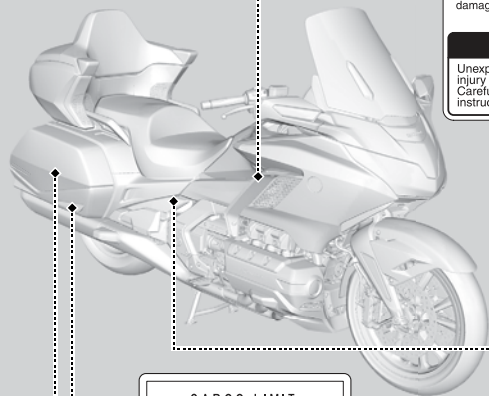

CARGO LIMIT

2.0kg / 4.5lbs

CARGO LIMIT

9.0kg / 20.0lbs

GL1800DA

[EQUIPPED WITH AIRBAGS]

▲ WARNING

GL1800/D

Cargo Limit

3.0kg / 6.6lbs