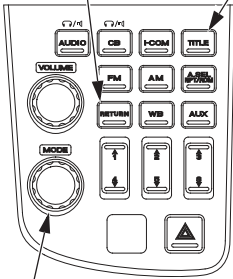

iPod®/USB Flash Drive

(Models not equipped with Navigation System)

RETURN button TITLE button

MODE knob/button

(Models equipped with Navigation System)

TITLE/RETURN button

MODE knob/button

You can also change or select files and folders by using TUNE/CH lever while a USB flash drive is playing files.

Push the TUNE/CH lever up to change to the next file.

Push the TUNE/CH lever down to change to the previous file.

To change the folders, push and hold the TUNE/CH lever up or down.

(Models not equipped with Navigation System)

TUNE/CH lever

(Models equipped with Navigation System)

TUNE/CH lever