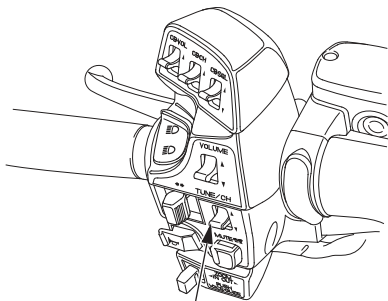

Push the TUNE/CH lever up to change to the next file.

Push the TUNE/CH lever down to change to the previous file.

To change the folders, push and hold the TUNE/CH lever up or down.

(Models not equipped with Navigation System)

TUNE/CH lever

(Models equipped with Navigation System)

TUNE/CH lever