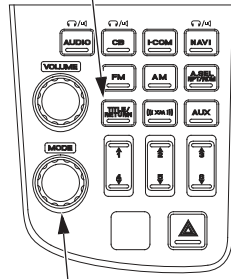

iPod®/USB Flash Drive

(Models not equipped with Navigation System)

RETURN button TITLE button

MODE knob/button

(Models equipped with Navigation System)

TITLE/RETURN button

MODE knob/button

You can also change or select files and folders by using TUNE/CH lever while a USB flash drive is playing files.

Push the TUNE/CH lever up to change to the next file.

Push the TUNE/CH lever down to change to the previous file.

To change the folders, push and hold the TUNE/CH lever up or down.

(Models not equipped with Navigation System)

TUNE/CH lever

(Models equipped with Navigation System)

TUNE/CH lever