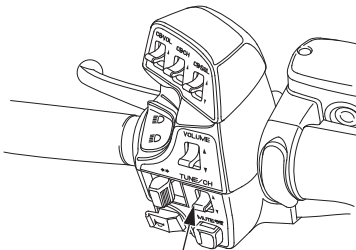

iPod®/USB Flash Drive

(Models not equipped with Navigation System)

RETURN button TITLE button

MODE knob/button

(Models equipped with Navigation System)

TITLE/RETURN button

MODE knob/button

You can also change or select files and folders by using TUNE/CH lever while a USB flash drive is playing files.

Push the TUNE/CH lever up to change to the next file.

Push the TUNE/CH lever down to change to the previous file.

To change the folders, push and hold the TUNE/CH lever up or down.

(Models not equipped with Navigation System)

TUNE/CH lever

(Models equipped with Navigation System)

TUNE/CH lever