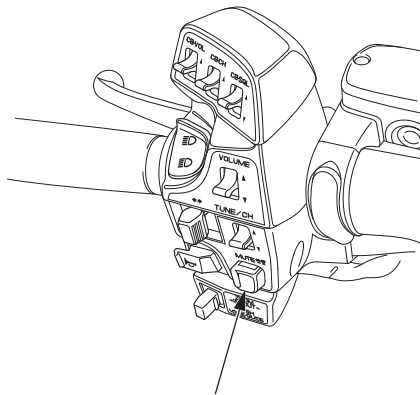

Muting

To mute the audio and navi volume – push the MUTE button.

The display will indicate “MUTE”.

To restore the original volume – push the MUTE button again to restore the original volume.

LEFT HANDLEBAR

MUTE button

(Models not equipped with Navigation System)

(Models equipped with Navigation System)