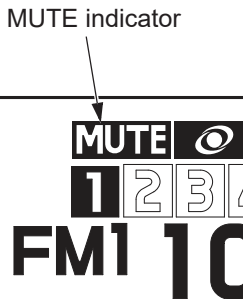

Muting

To mute the audio and navi volume – push the MUTE button.

The display will indicate “MUTE”.

To restore the original volume – push the MUTE button again to restore the original volume.

LEFT HANDLEBAR

(Models not equipped with Navigation System)

(Models equipped with Navigation System)