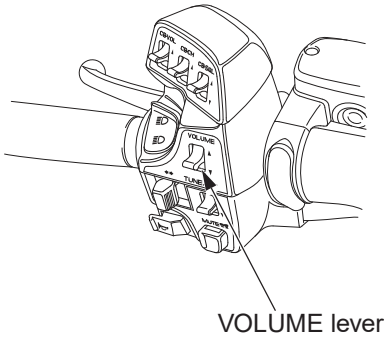

## VOLUME Control

- To increase the volume — push the VOLUME lever up or turn the VOLUME knob/button clockwise.
- To decrease the volume — push the VOLUME lever down or turn the VOLUME knob/button counterclockwise.

To increase or decrease the volume rapidly — push the VOLUME lever up or down and hold it down.

(VOLUME level range: from 0 to 30)

(Models not equipped with Navigation System)

(Models equipped with Navigation System)