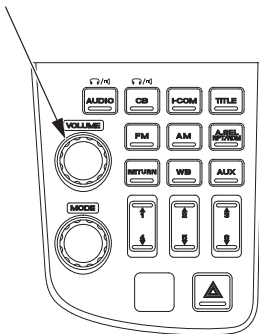

## VOLUME Control

- To increase the volume — push the VOLUME lever up or turn the VOLUME knob/button clockwise.
- To decrease the volume — push the VOLUME lever down or turn the VOLUME knob/button counterclockwise.

To increase or decrease the volume rapidly — push the VOLUME lever up or down and hold it down.

(VOLUME level range: from 0 to 30)

(Models not equipped with Navigation System)

(Models equipped with Navigation System)

VOLUME knob/button

VOLUME knob/button