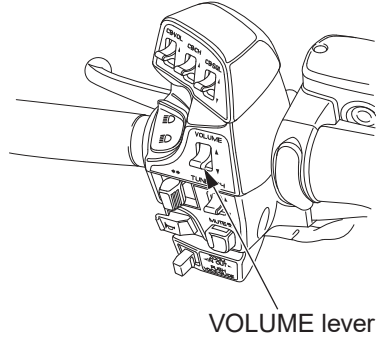

## VOLUME Control

- To increase the volume — push the VOLUME lever up or turn the VOLUME knob/button clockwise.
- To decrease the volume — push the VOLUME lever down or turn the VOLUME knob/button counterclockwise.

To increase or decrease the volume rapidly — push the VOLUME lever up or down and hold it down.

(VOLUME level range: from 0 to 30)

(Models not equipped with Navigation System)

(Models equipped with Navigation System)