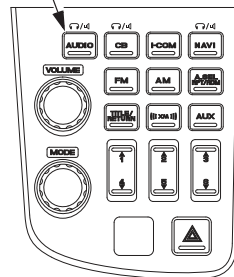

Audio Systems

System Control

To turn the audio system on – push the AUDIO button.

(Models not equipped with Navigation System)

AUDIO button

(Models equipped with Navigation System)

AUDIO button

To turn the audio system off – push and hold the AUDIO button.

CB is optional equipment. It is only indicated if installed.