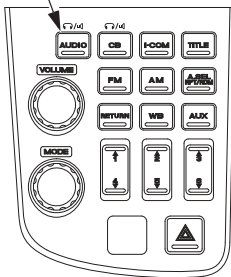

Audio Systems

System Control

To turn the audio system on – push the AUDIO button.

(Models not equipped with Navigation System)

AUDIO button

(Models equipped with Navigation System)

AUDIO button

To turn the audio system off – push and hold the AUDIO button.

CB is optional equipment. It is only indicated if installed.