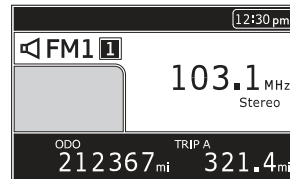

Audio Systems

System Control

To turn the audio system on – push the AUDIO button.

(Models not equipped with Navigation System)

AUDIO button

(Models equipped with Navigation System)

AUDIO button

To turn the audio system off – push and hold the AUDIO button.