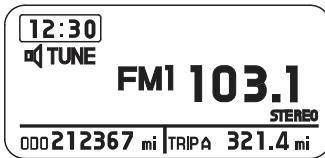

Audio Systems

System Control

To turn the audio system on – push the AUDIO button.

(Models not equipped with Navigation System)

AUDIO button

(Models equipped with Navigation System)

AUDIO button

To turn the audio system off – push and hold the AUDIO button.