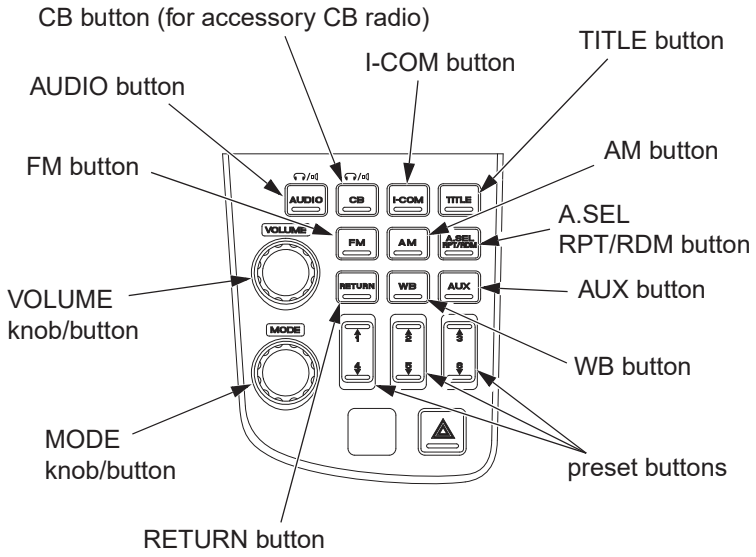

## Controls Locations

(Models not equipped with Navigation System)

### LEFT HANDLEBAR

The CB lever and button function when the Honda accessory CB radio is installed. For CB operating instructions, refer to the accessory manual.