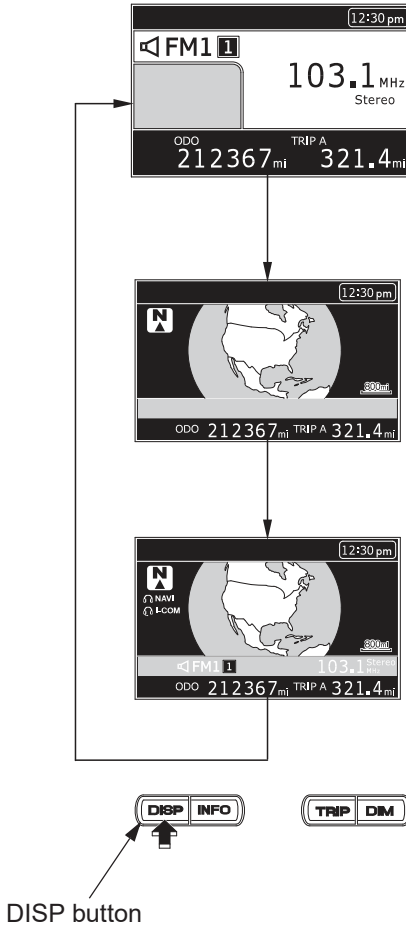

Audio Systems

(Models equipped with Navigation System)

Press the DISP button to toggle between the Multi Information Display (time, audio, odo and trip), a Navi full screen map with the time, and a split screen with the Multi information condensed in a bar below the map.

If you are not in the Navigation System when you turn the ignition switch OFF, you will see the audio display when you turn the ignition switch ON again. If you were in the system, you will see the system disclaimer with ENT highlighted.