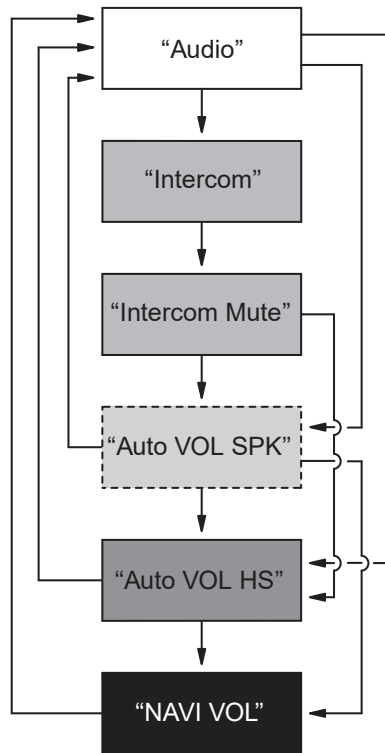

Audio Systems

VOLUME Knob/Button Function

(Models not equipped with Navigation System)

(Models equipped with Navigation System)

• —————> Push the VOLUME Knob/Button

•  When INT. COM is ON

•  When the headset is used

•  When the speaker is used

•  Vehicle equipped with Navigation System