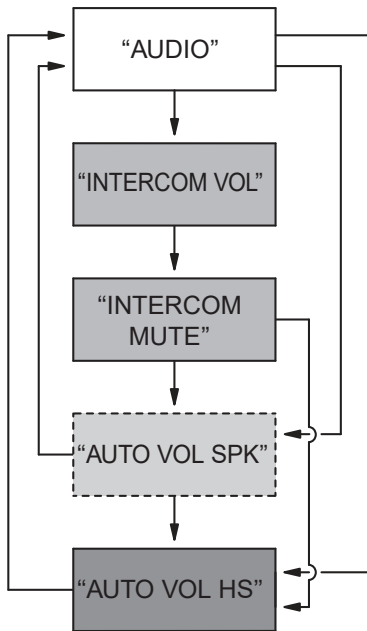

Audio Systems

VOLUME Knob/Button Function

(Models not equipped with Navigation System)

(Models equipped with Navigation System)

• —————> Push the VOLUME Knob/Button

•  When INT. COM is ON

•  When the headset is used

•  When the speaker is used

•  Vehicle equipped with Navigation System