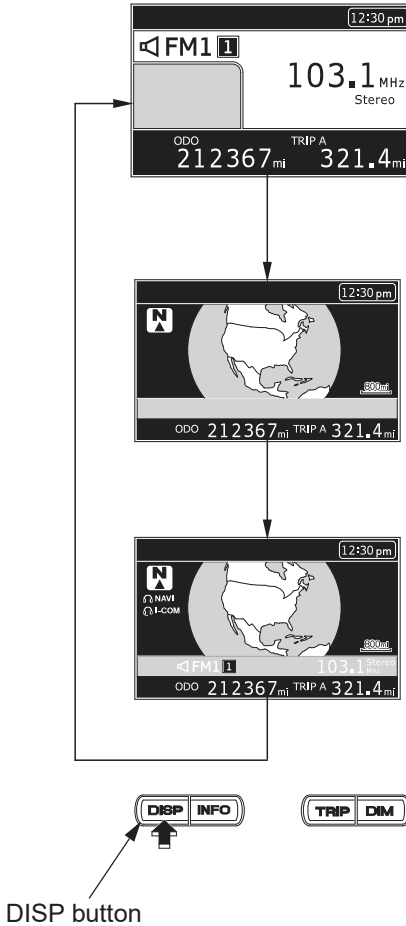

Audio Systems

(Models equipped with Navigation System)

Press the DISP button to toggle between the Multi Information Display (time, audio, odo and trip), a Navi full screen map with the time, and a split screen with the Multi information condensed in a bar below the map.

If you are not in the Navigation System when you turn the ignition switch OFF, you will see the audio display when you turn the ignition switch ON again. If you were in the system, you will see the system disclaimer with ENT highlighted.