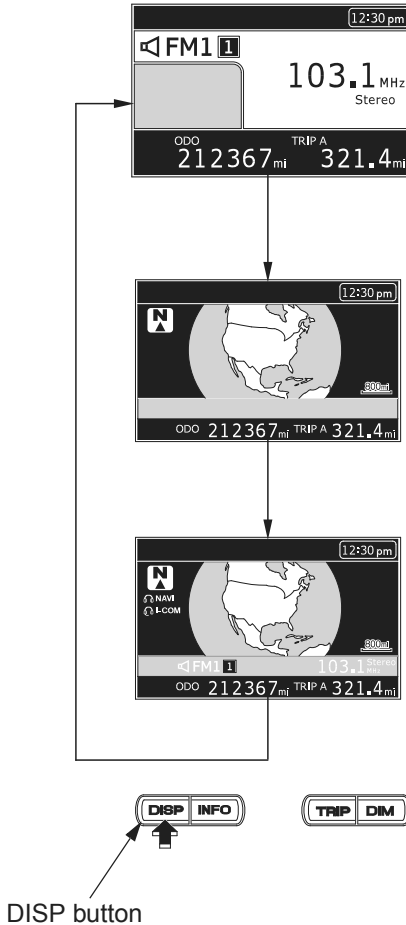

Audio Systems

(Models equipped with Navigation System)

Press the DISP button to toggle between the Multi Information Display (time, audio, odo and trip), a Navi full screen map with the time, and a split screen with the Multi information condensed in a bar below the map.

If you are not in the Navigation System when you turn the ignition switch OFF, you will see the audio display when you turn the ignition switch ON again. If you were in the system, you will see the system disclaimer with ENT highlighted.