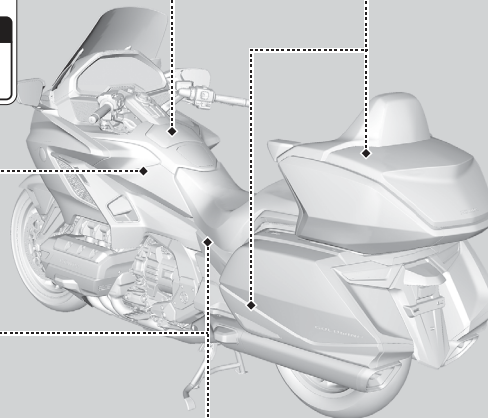

CARGO LIMIT

9.0kg / 20.0lbs

GL1800/D

TIRE INFORMATION

Cold tire pressures		kPa	kgf/cm²	psi
Up to maximum weight capacity	Front	250	2.50	36
	Rear	280	2.80	41
Up to 90kg(200lbs) load	Front	250	2.50	36
	Rear	280	2.80	41
Tire size	Front	180V1818M(C) 55H		
	Rear	200V55R18M(C) 77H		
Min. recommend	Front	1.5mm(0.06in.)		
tire center tread depth,	Rear	2.0mm(0.08in.)		
Maximum weight capacity		192kg(423lbs)		

Read owner's manual.

GL1800DA

TIRE INFORMATION

Cold tire pressures		kPa	kgf/cm²	psi
Up to maximum weight capacity	Front	250	2.50	36
	Rear	280	2.80	41
Up to 90kg(200lbs) load	Front	250	2.50	36
	Rear	280	2.80	41
Tire size	Front	180V1818M(C) 55H		
	Rear	200V55R18M(C) 77H		
Min. recommend	Front	1.5mm(0.06in.)		
tire center tread depth,	Rear	2.0mm(0.08in.)		
Maximum weight capacity		189kg(417lbs)		

Read owner's manual.

GL1800DA

▲ WARNING