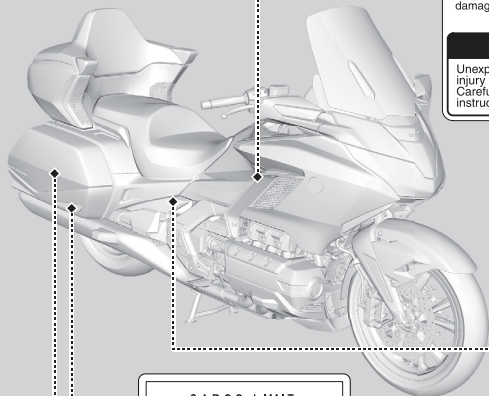

CARGO LIMIT

2.0kg / 4.5lbs

CARGO LIMIT

9.0kg / 20.0lbs

GL1800DA

[EQUIPPED WITH AIRBAGS]

▲ WARNING

GL1800/D

Cargo Limit

3.0kg / 6.6lbs