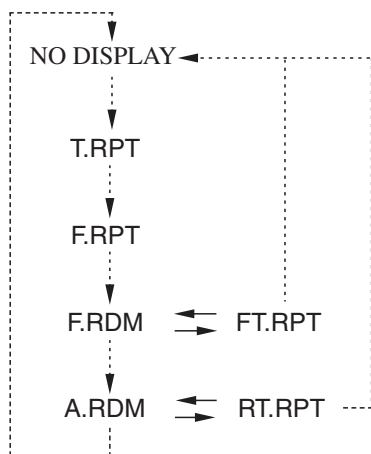

iPod[®] /USB Flash Drive

You can select repeat and random play modes when playing a file.

To select a play mode

Push the A.SEL RPT/RDM button until the desired play mode is displayed. The display changes as follows each time the A.SEL RPT/RDM button is pushed.

Push the A.SEL RPT/RDM button:>

Push and hold the A.SEL RPT/RDM button: —————>

Play Mode Menu Items

MODE	Function
T.RPT	Repeats the current file.
F.RPT	Repeats all files in the current folder.
F.RDM	Plays all files in the current folder in random order.
A.RDM	Plays all files in random order.
FT.RPT	Repeats current file in F.RDM play mode.
RT.RPT	Repeats current file in A.RDM play mode.