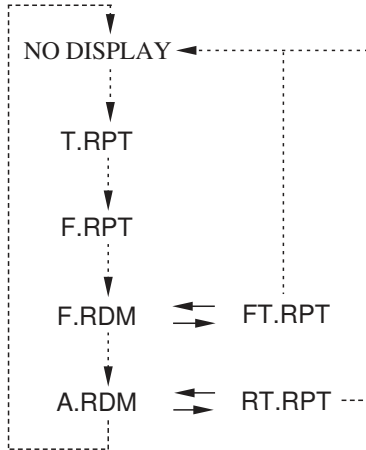

iPod®/USB Flash Drive

You can select repeat and random play modes when playing a file.

To select a play mode

Push the A.SEL RPT/RDM button until the desired play mode is displayed. The display changes as follows each time the A.SEL RPT/RDM button is pushed.

Push the A.SEL RPT/RDM button: ----->

Push and hold the A.SEL RPT/RDM button: —————>

Play Mode Menu Items

MODE	Function
T.RPT	Repeats the current file.
F.RPT	Repeats all files in the current folder.
F.RDM	Plays all files in the current folder in random order.
A.RDM	Plays all files in random order.
FT.RPT	Repeats current file in F.RDM play mode.
RT.RPT	Repeats current file in A.RDM play mode.