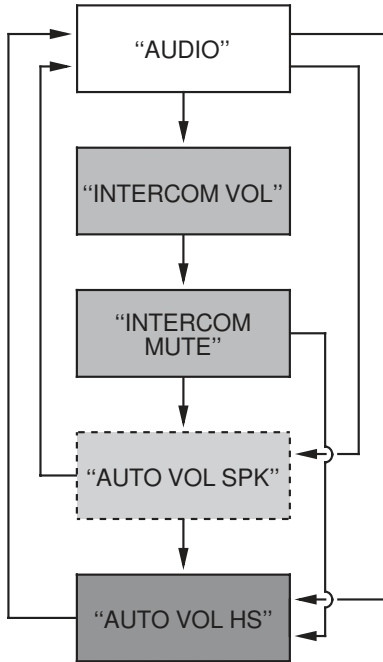

## VOLUME Knob/Button Function

• —————> Push the VOLUME Knob/Button

•  When INT. COM is ON

•  When the speaker is used

•  When the headset is used