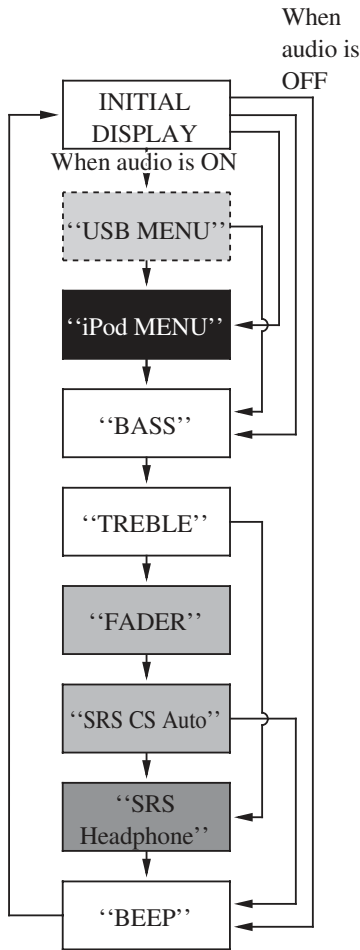

## MODE Knob/Button Function

● —————> Push the MODE Knob/Button

● [Light Gray Box] When the speaker is used

● [Dark Gray Box] When the headset is used

● [Dashed Border Box] When USB flash drive is used

● [Solid Black Box] When iPod® is used