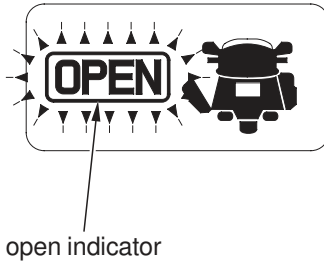

Multi Information Display

Saddlebags Open Indicator

This indicator turns on when the ignition switch is ON and your motorcycle's saddlebags are open.

If all compartments are not fully closed, the display will blink OPEN and indicate the open compartment(s).