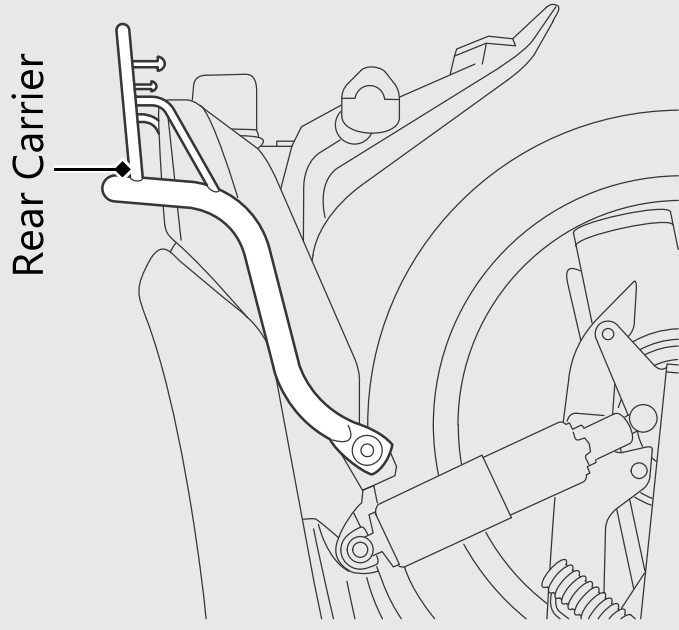

## Rear Carrier

Never exceed the maximum weight limit.

**Maximum Weight: 3.0 kg (6.6 lb)**