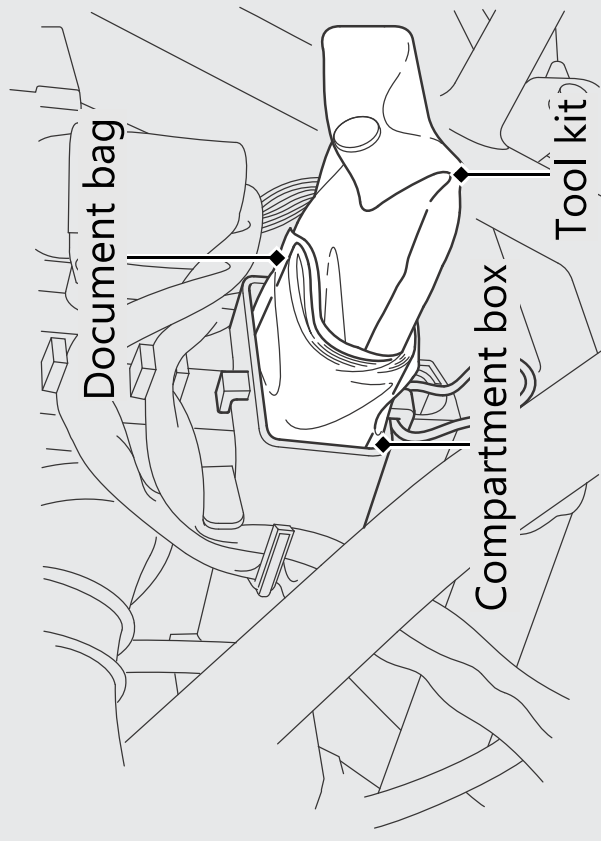

## Rear Carrier

Never exceed the maximum weight limit.

**Maximum Weight: 3.0 kg (6.6 lb)**

## Tool/Document Bag

The document bag and the tool kit are in the compartment box behind the left side cover.

**Removing the Left Side Cover**  **P.47**