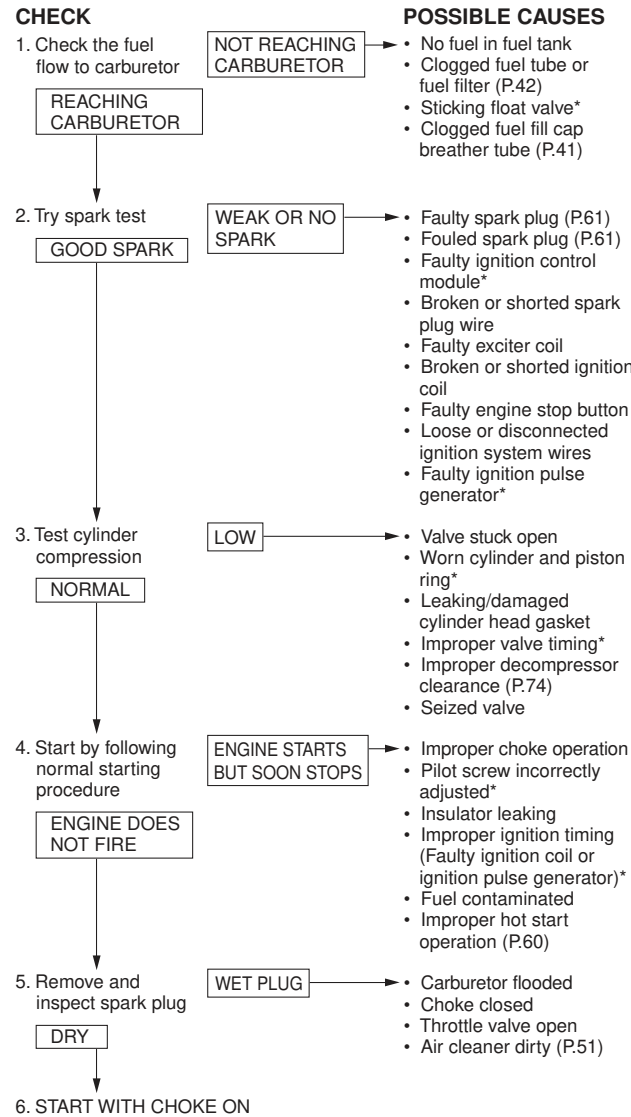

Troubleshooting

The items that are serviceable using this Manual are followed by the page number reference in parenthesis. The items that require use of the Honda Shop Manual are followed by an asterisk.

ENGINE DOES NOT START OR IS HARD TO START

POOR PERFORMANCE AT LOW AND UNSTABLE IDLE SPEED

POOR PERFORMANCE AT HIGH SPEED