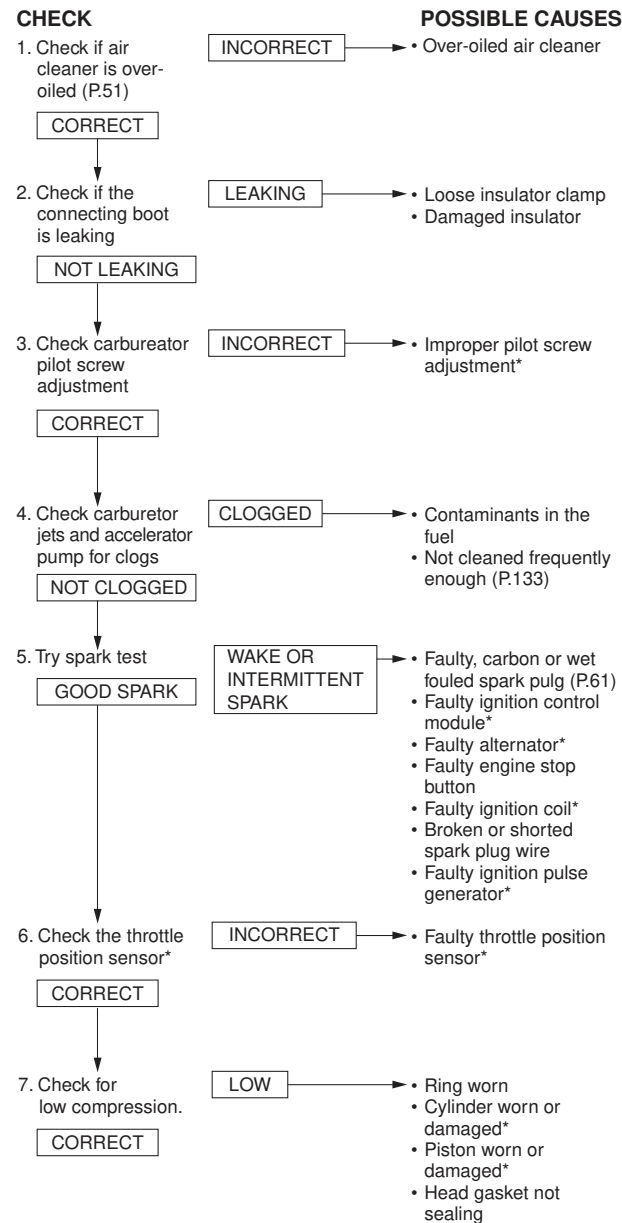

Troubleshooting

The items that are serviceable using this Manual are followed by the page number reference in parenthesis. The items that require use of the Honda Shop Manual are followed by an asterisk.

ENGINE DOES NOT START OR IS HARD TO START

POOR PERFORMANCE AT LOW AND UNSTABLE IDLE SPEED

POOR PERFORMANCE AT HIGH SPEED