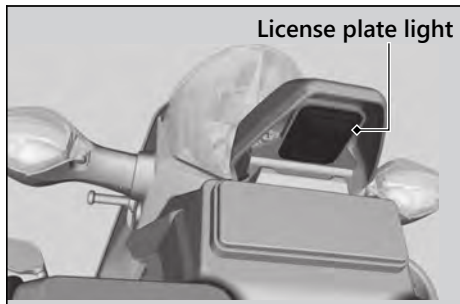

License Plate Light

The license plate light use a LED.
If there is a LED which is not turned on, see
your dealer for this servicing.