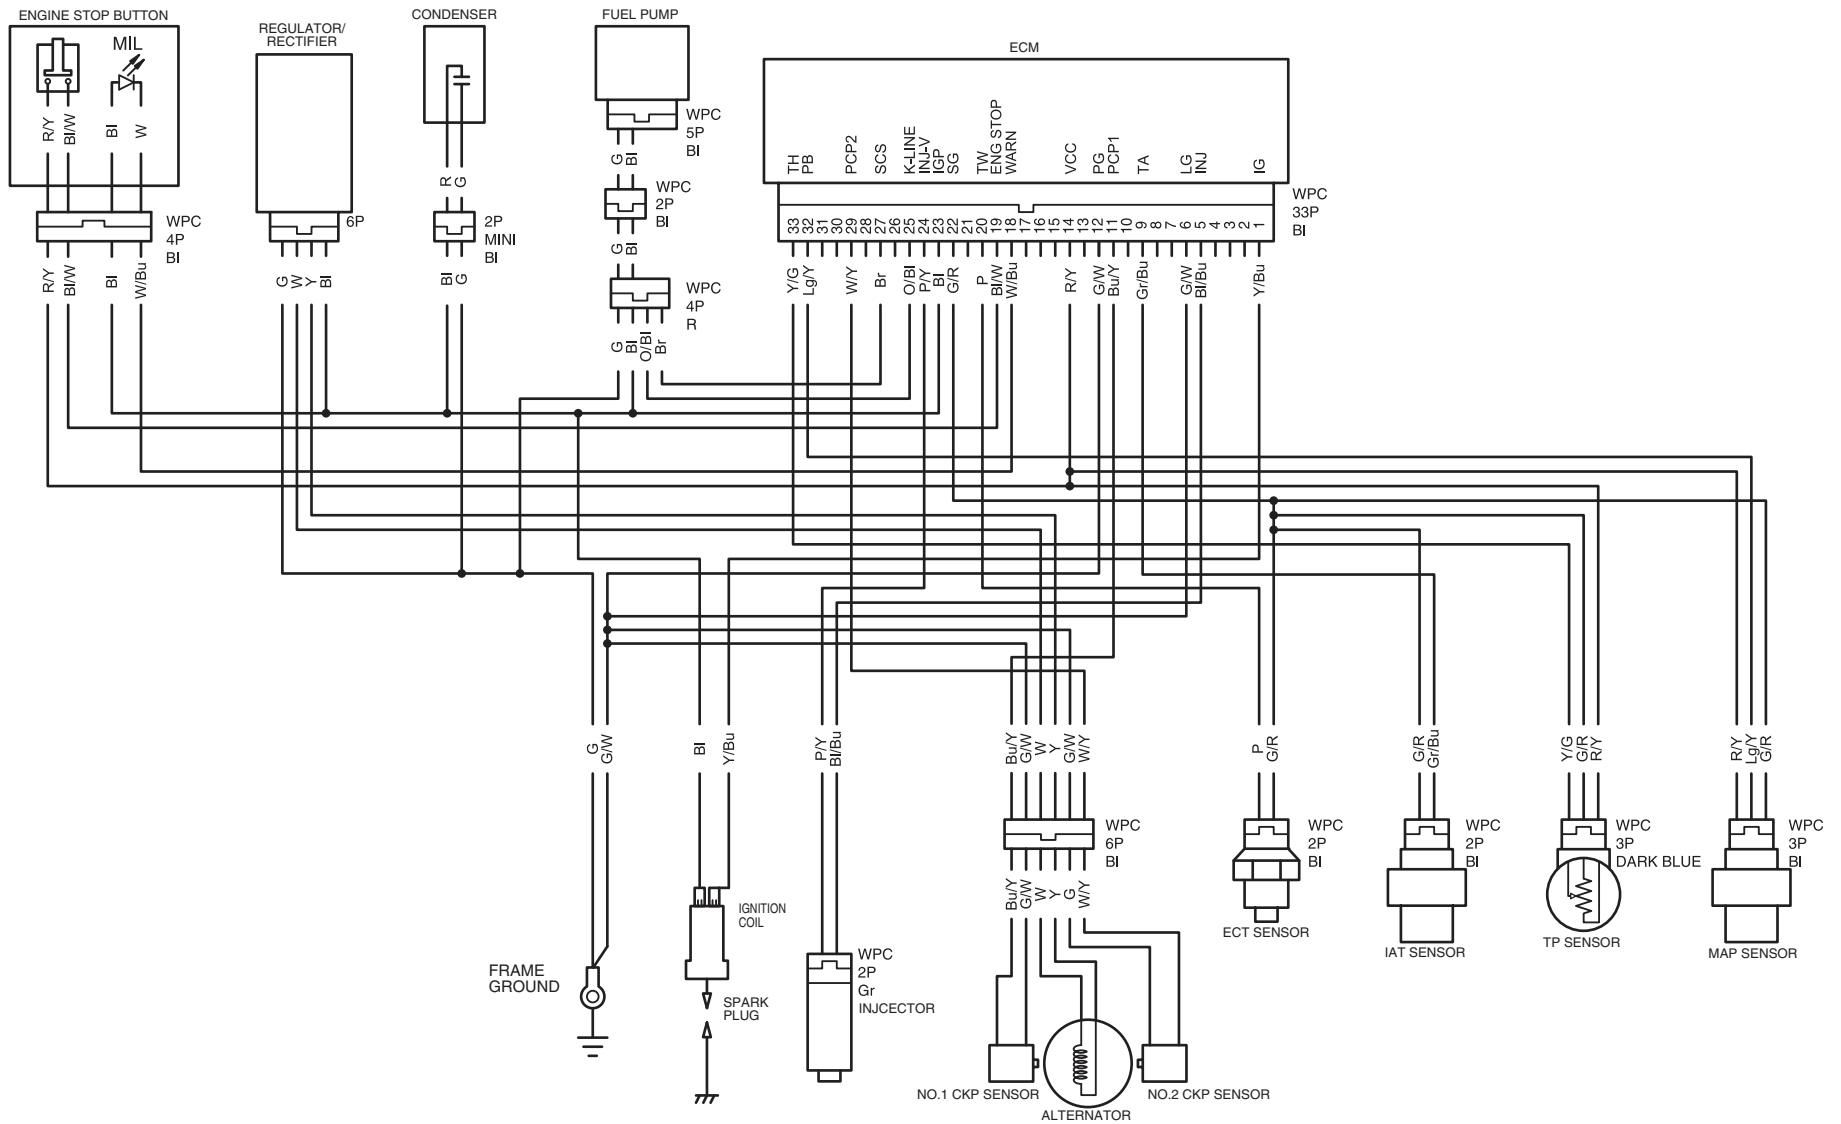

# Wiring Diagram

ENGINE STOP BUTTON		
	E	IG
PUSH		
FREE		
COLOR	BI/W	R/Y

Bl	Black	Br	Brown
Y	Yellow	O	Orange
Bu	Blue	Lb	Light blue
G	Green	Lg	Light green
R	Red	P	Pink
W	White	Gr	Gray