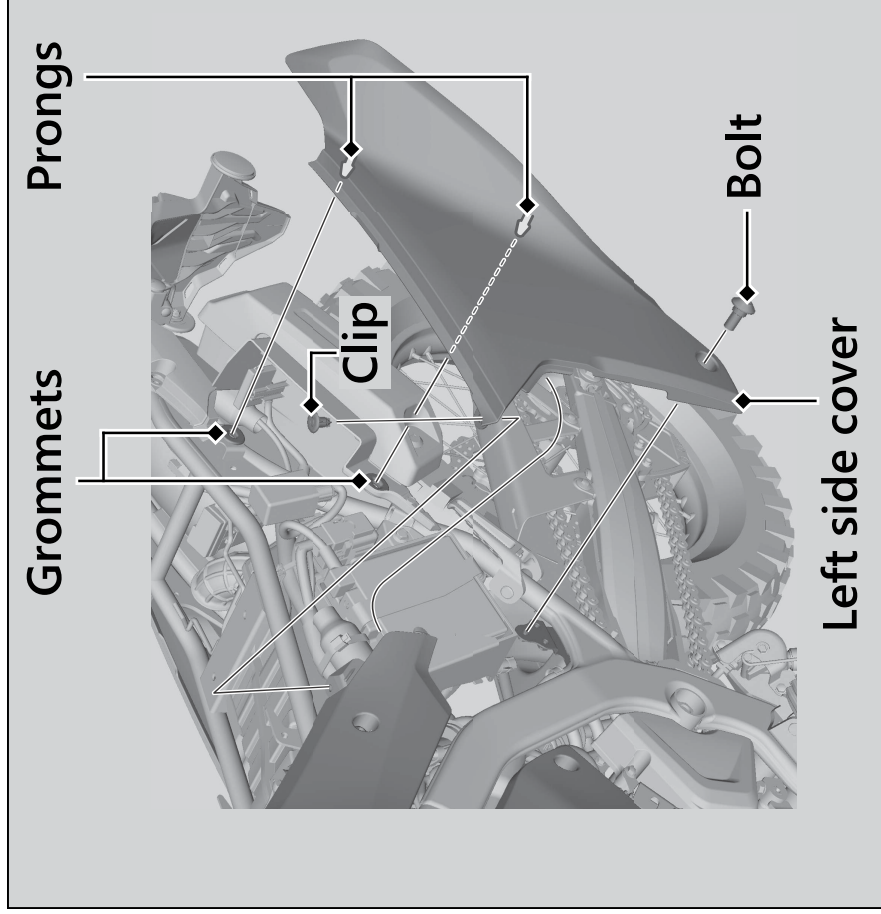

## Left Side Cover

### ■ Removal

1. Remove the seat. ➔ P. 72
2. Remove the clip. ➔ P. 71
3. Remove the bolt.
4. Remove the prongs from the grommets.
5. Remove the left side cover.

### ■ Installation

Install the parts in the reverse order of removal.