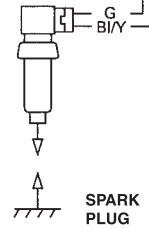

Wiring Diagram

ENGINE STOP BUTTON

IG E
BI/W BI/G

Bl	BLACK	Br	BROWN
Y	YELLOW	O	ORANGE
Bu	BLUE	Lb	LIGHT BLUE
G	GREEN	Lg	LIGHT GREEN
R	RED	P	PINK
W	WHITE	Gr	GRAY

COLOR COMB : GROUND/MARKING

ENGINE STOP BUTTON CONTINUITY	
	E IG
FREE	
PUSH	○ ○
COLOR	BI/G BI/W

IGNITION CONTROL MODULE

SPARK PLUG

THROTTLE POSITION SENSOR

IGNITION PULSE GENERATOR

ALTERNATOR