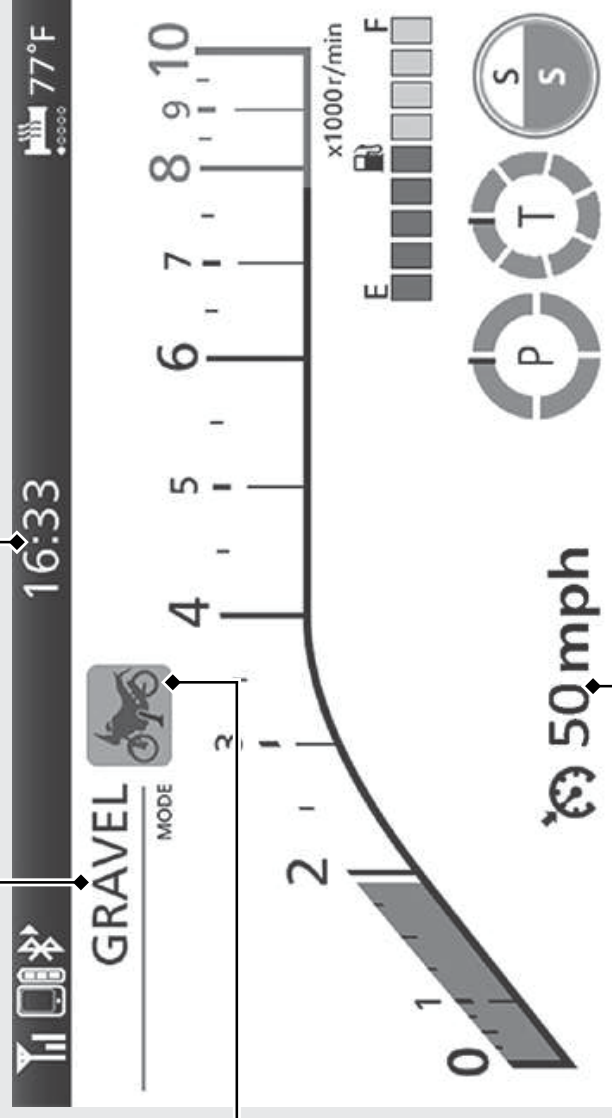

Bronze image display

Clock (12-hour or 24-hour display)

To set the clock: **▶P.86**

Riding mode display

▶P.137

Side stand indicator

▶P.63

Cruise Control Set Speed

The speed set for cruise control is displayed.

Cruise Control: ▶P.210