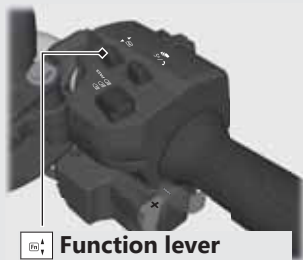

To increase the volume: push forward the  function lever.

- u To increase the volume rapidly, push forward and hold the  function lever.

To decrease the volume: pull backward the  function lever.

- u To decrease the volume rapidly, pull backward and hold the  function lever.

Volume level range:

Other than Microphone: Level 0 to 30

Microphone: Level 0 to 14

Auto Volume

Selects the volume setting to automatically increase volume from the headsets as the speed of the vehicle increases.