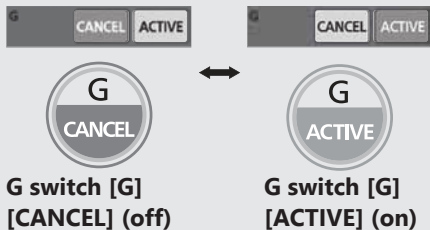

## G switch *(Continued)*

When the gold image is selected:

**Available settings:** [ACTIVE]/[CANCEL]

**Default:**

- [TOUR MODE]: [CANCEL]
- [URBAN MODE]: [CANCEL]
- [GRAVEL MODE]: [CANCEL]
- [OFF ROAD MODE]: [ACTIVE]
- [USER 1 MODE]: [CANCEL]
- [USER 2 MODE]: [CANCEL]