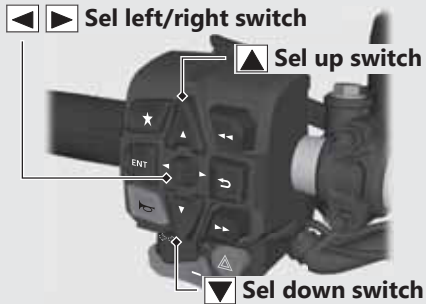

## To Select a Desired Setting Menu

To operate with the left handlebar:  
Press ▲ or ▼ to select the available choices.

To operate with the left handlebar:  
Push ◀ or ▶ to select the available choices.

To operate with the touch screen:  
Touch the menu to be selected on the touch screen.

## To Set Your Selection

To operate with the left handlebar:  
Press the ENT switch on the left handlebar to set your selection.

To operate with the touch screen:  
Touch the menu to be selected on the touch screen.