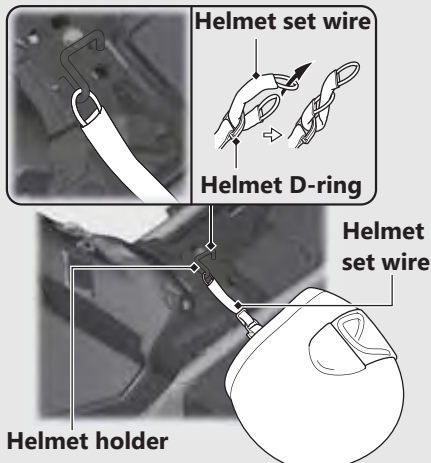

Storage Equipment

Helmet Holder

A helmet holder is located under the front seat.

The helmet set wire is secured with the rear fender under the front seat. ➔P.71

u Use the helmet holder only when parked.

Removing the front seat ➔P.98

3 WARNING

Riding with a helmet attached to the holder can interfere with your ability to safely operate the motorcycle and could lead to a crash in which you can be seriously hurt or killed.

Use the helmet holder only while parked. Do not ride with a helmet secured by the holder.