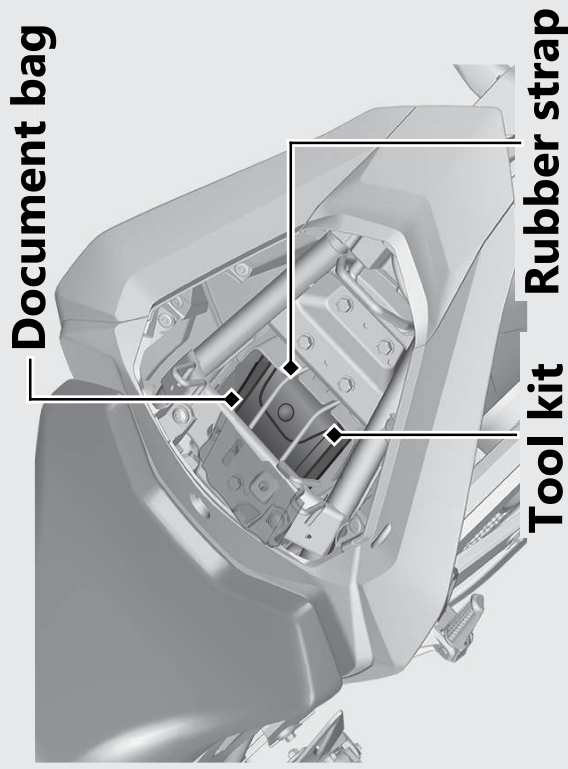

# Storage Equipment

The helmet holder, helmet set wire (in the tool kit), tool kit, and document bag are located under the rear seat.

## ⚠️WARNING

Riding with a helmet attached to the holder can interfere with the rear wheel or suspension and could cause a crash in which you can be seriously hurt or killed.

Use the helmet holder only while parked. Do not ride with a helmet secured by the holder.