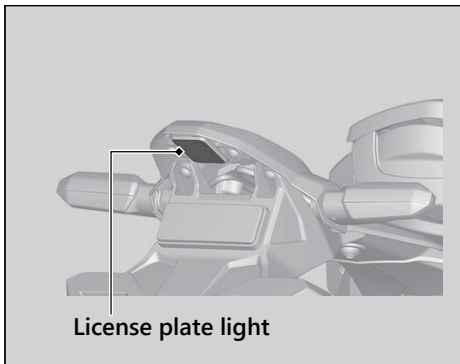

## License Plate Light

**License plate light**

The license plate light uses an LED.  
If there is an LED which is not turned on, see  
your dealer for servicing.