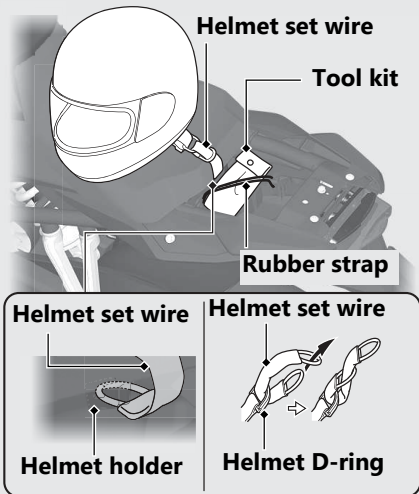

Storage Equipment

Helmet Holder and Tool Kit

The helmet holder, the tool kit and helmet set wire (in the tool kit) are located under the rear seat.

► Use the helmet holder only when parked.

Removing the Rear Seat → P.82

⚠ WARNING

Riding with a helmet attached to the holder can interfere with your ability to safely operate the motorcycle and could lead to a crash in which you can be seriously hurt or killed.

Use the helmet holder only while parked. Do not ride with a helmet secured by the holder.