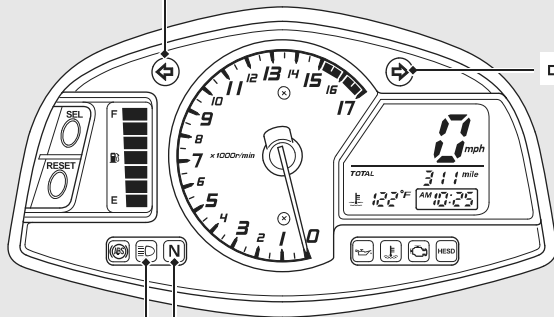

← Left turn signal indicator

⇒ Right turn signal indicator

☰ High beam indicator

N Neutral indicator

Comes on when the transmission is in Neutral.