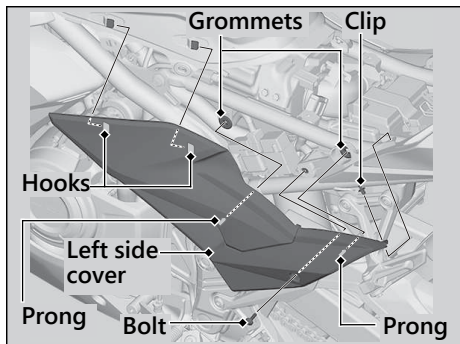

## Left Side Cover

### Removal

1. Remove the front seat. ► P. 80
2. Remove the bolt and clip. ► P. 79
3. Remove the prongs from the grommets, then remove the left side cover backward by releasing the hooks.

### Installation

Install the parts in the reverse order of removal.