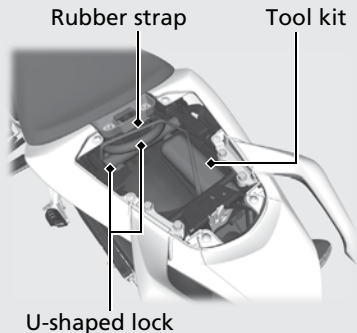

Storage Equipment *(Continued)*

The tool kit is located under the rear seat. There is also space to store a U-shaped lock.

- ▶ The U-shaped lock is held in place under the front seat.
- ▶ Some U-shaped locks may not fit in the compartment due to their size or design.

The document bag is located underside of the front seat.

Removing the Front Seat P.60