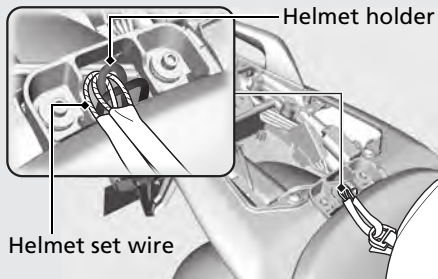

# Storage Equipment

The Helmet holder and helmet set wire (in the tool kit) are located under the rear seat.

► Use the helmet holder only when parked.

▮ **Removing the Rear Seat** ➡ P.59

## **⚠ WARNING**

Riding with a helmet attached to the holder can interfere with your ability to safely operate the motorcycle and could lead to a crash in which you can be seriously hurt or killed.

Use the helmet holder only while parked. Do not ride with a helmet secured by the holder.