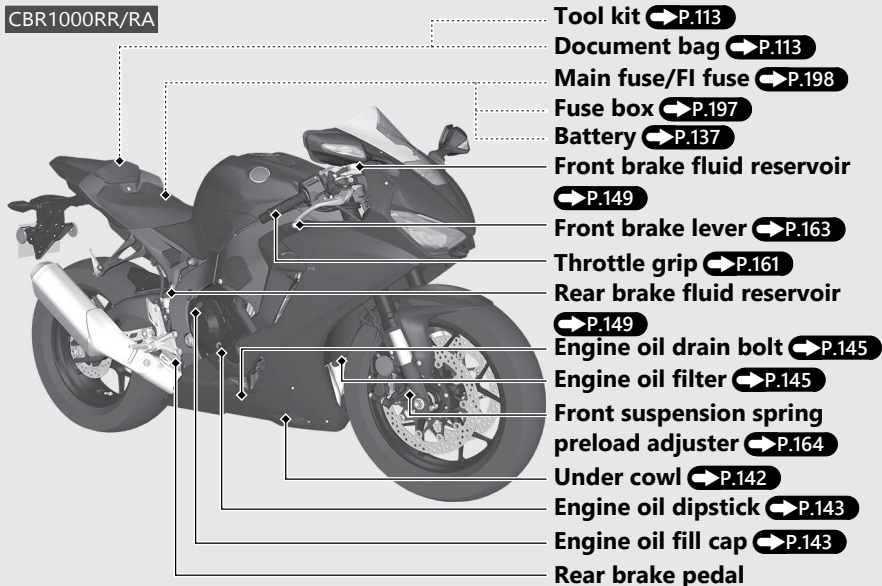

# Parts Location

CBR1000RR/RA

Tool kit ➔ P.113

Document bag ➔ P.113

Main fuse/FI fuse ➔ P.198

Fuse box ➔ P.197

Battery ➔ P.137

Front brake fluid reservoir  
➔ P.149

Front brake lever ➔ P.163

Throttle grip ➔ P.161

Rear brake fluid reservoir  
➔ P.149

Engine oil drain bolt ➔ P.145

Engine oil filter ➔ P.145

Front suspension spring  
preload adjuster ➔ P.164

Under cowl ➔ P.142

Engine oil dipstick ➔ P.143

Engine oil fill cap ➔ P.143

Rear brake pedal