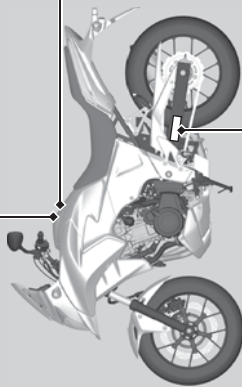

⚠ WARNING

Improper loading can cause a crash and you may be seriously hurt or killed. See "Load Limits and Guidelines" in your Owner's Manual for complete instructions.

For your protection, always wear your helmet while riding.
Read the owner's manual carefully.

TIRE INFORMATION

Cold tire pressures:
[Up to maximum weight capacity]
Front 250kPa 2.50kgf/cm² 36psi
Rear 290kPa 2.90kgf/cm² 42psi
[Up to 90kg(200lbs) load]
Front 250kPa 2.50kgf/cm² 36psi
Rear 290kPa 2.90kgf/cm² 42psi
Maximum weight capacity: 171kg(377lbs)
Tire size: Front 120/70ZR17MC 58W
Rear 160/60ZR17MC 69W

Tire brand Front SCORPION TRAIL E SCORPION TRAIL
PIRELLI Rear SCORPION TRAIL E SCORPION TRAIL
Min. recommend tire center tread depth, Front 1.5mm (0.06in.) Rear 2.0mm (0.08in.)

Read owner's manual.