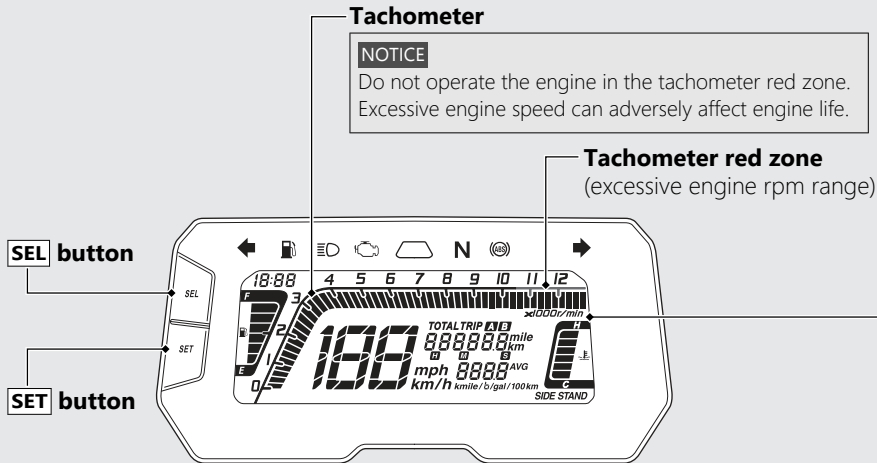

Instruments

Display Check

When the ignition switch is turned to the ON position, all the mode and digital segments will show. If any part of these displays does not come on when it should, have your dealer check for problems.